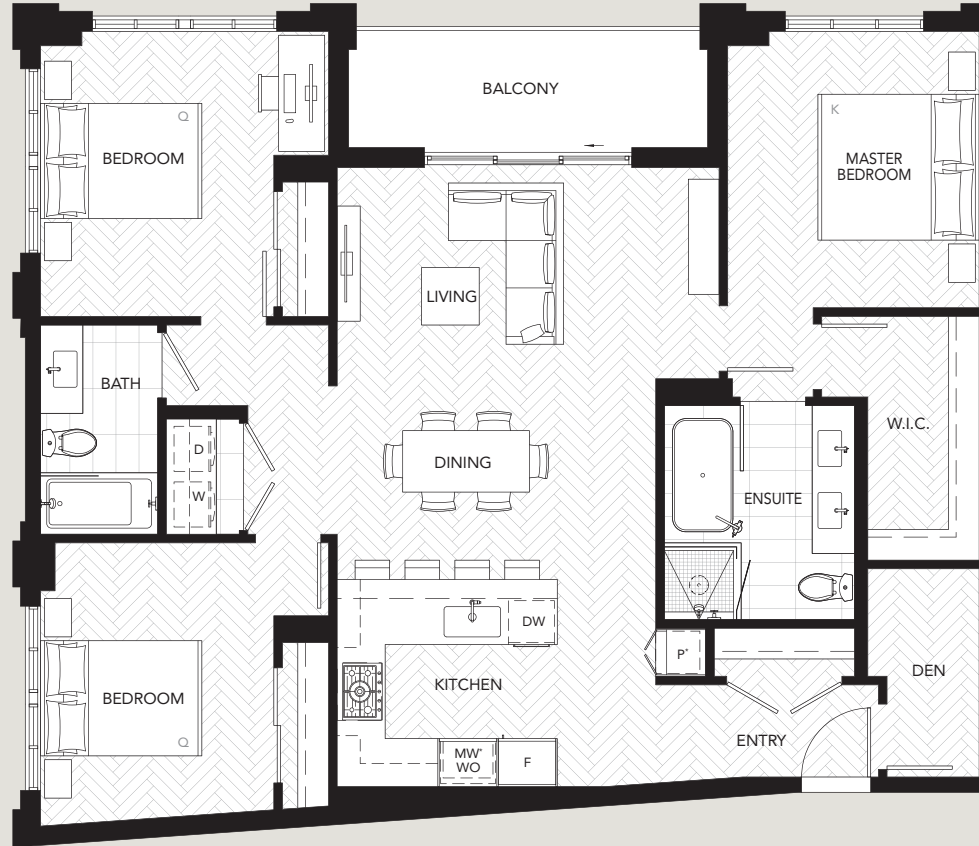

PLAN D
3 Bedroom + Den

Interior: 1,371 sf
 Exterior: 86 sf
 Total: 1,457 sf

P *PANTRY CAN BE UPGRADED TO FULL HEIGHT WINE FRIDGE

MW *MICROWAVE CAN BE UPGRADED TO STEAM OVEN (OPTIONAL UPGRADE)

LEVEL 2

LEVEL 3