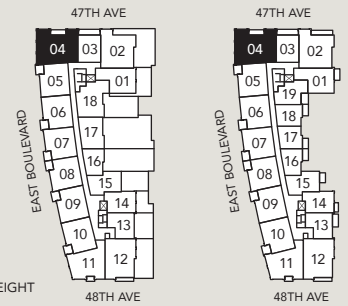

PLAN D
3 Bedroom + Den

Interior: 1,371 sf
 Exterior: 86 sf
 Total: 1,457 sf

P *PANTRY CAN BE UPGRADED TO FULL HEIGHT WINE FRIDGE

MW *MICROWAVE CAN BE UPGRADED TO STEAM OVEN (OPTIONAL UPGRADE)

LEVEL 2

LEVEL 3