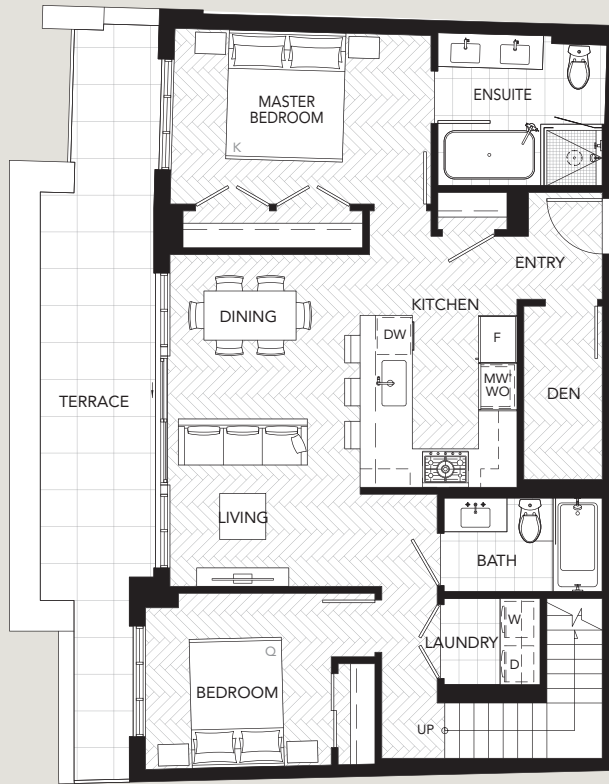

PLAN C2

2 Bedroom + Den

Interior: 1,029 sf
 Terrace: 205 sf
 Rooftop Terrace: 764 sf

 Total: 1,998 sf

MAIN LEVEL

TERRACE LEVEL

LEVEL 4

NORTH