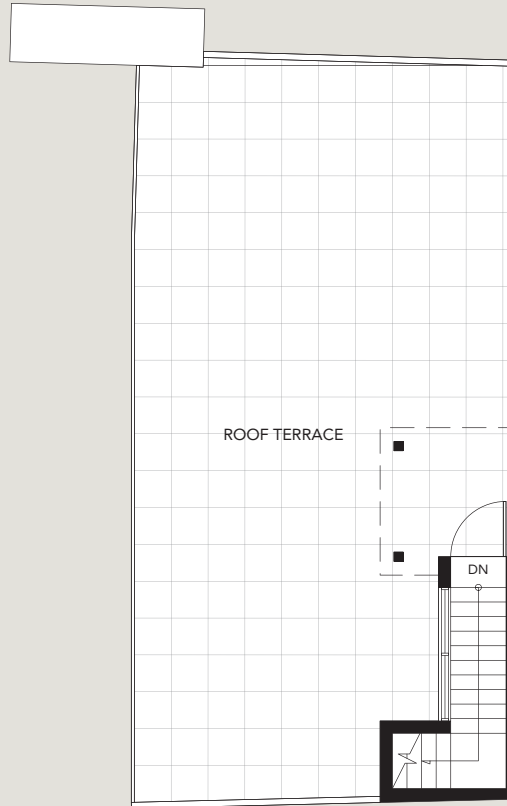

PLAN C2

2 Bedroom + Den

Interior: 1,029 sf
 Terrace: 205 sf
 Rooftop Terrace: 764 sf

 Total: 1,998 sf

MAIN LEVEL

TERRACE LEVEL

LEVEL 4

NORTH