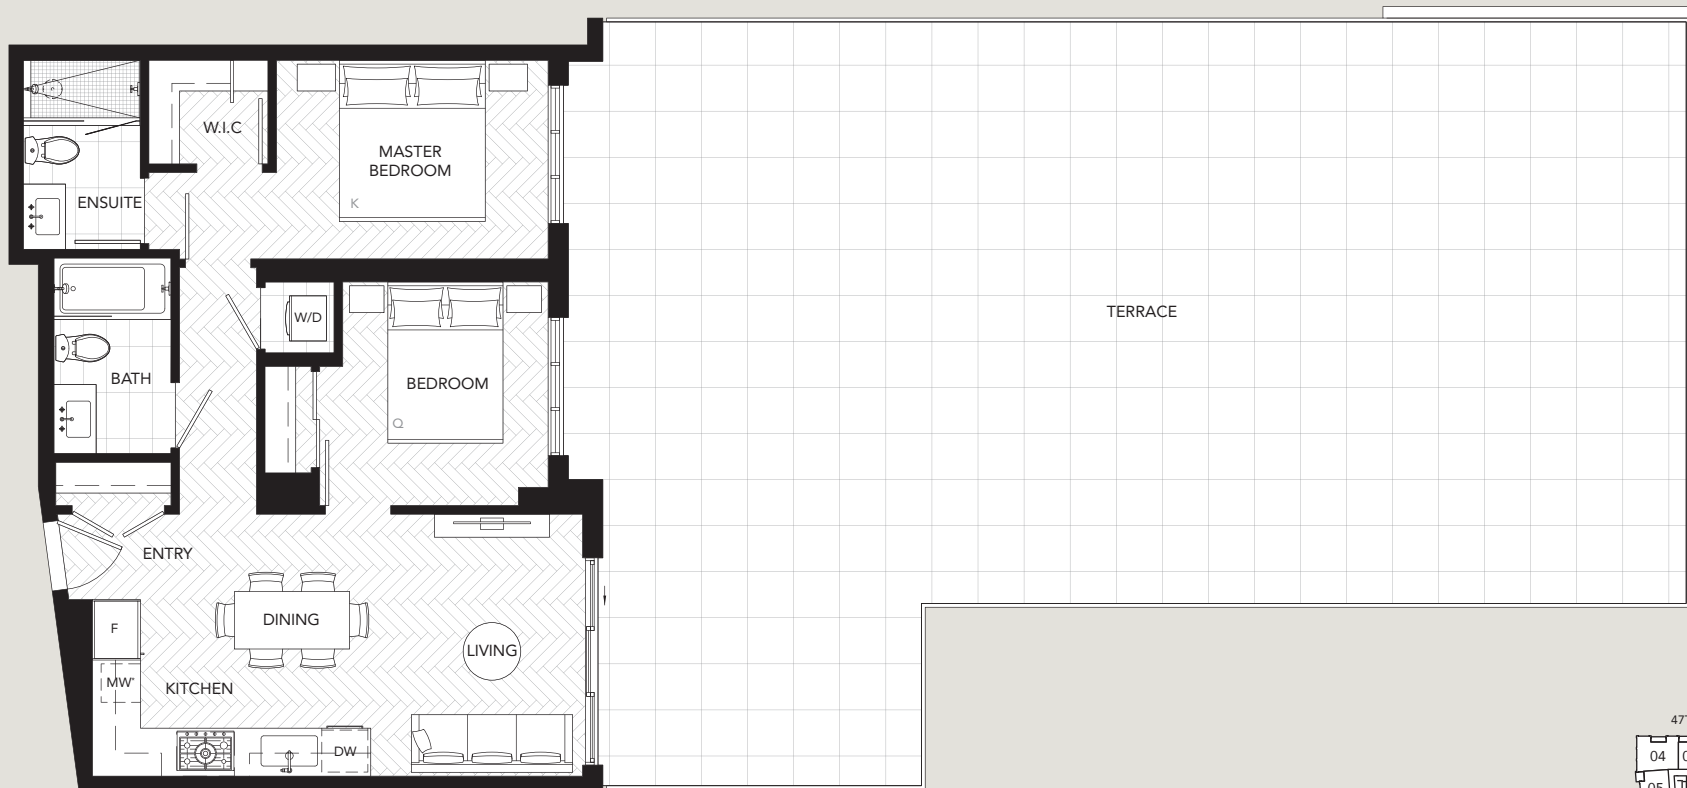

Interior: 767 sf
 Exterior: 1,582 sf
 Total: 2,349 sf

LEVEL 2

MW *MICROWAVE CAN BE UPGRADED TO STEAM OVEN (OPTIONAL UPGRADE)

This is not an offering for sale. Any such offering can only be made with a disclosure statement. The developer reserves the right to make changes and modifications to the information contained herein without prior notice. E.&O.E.