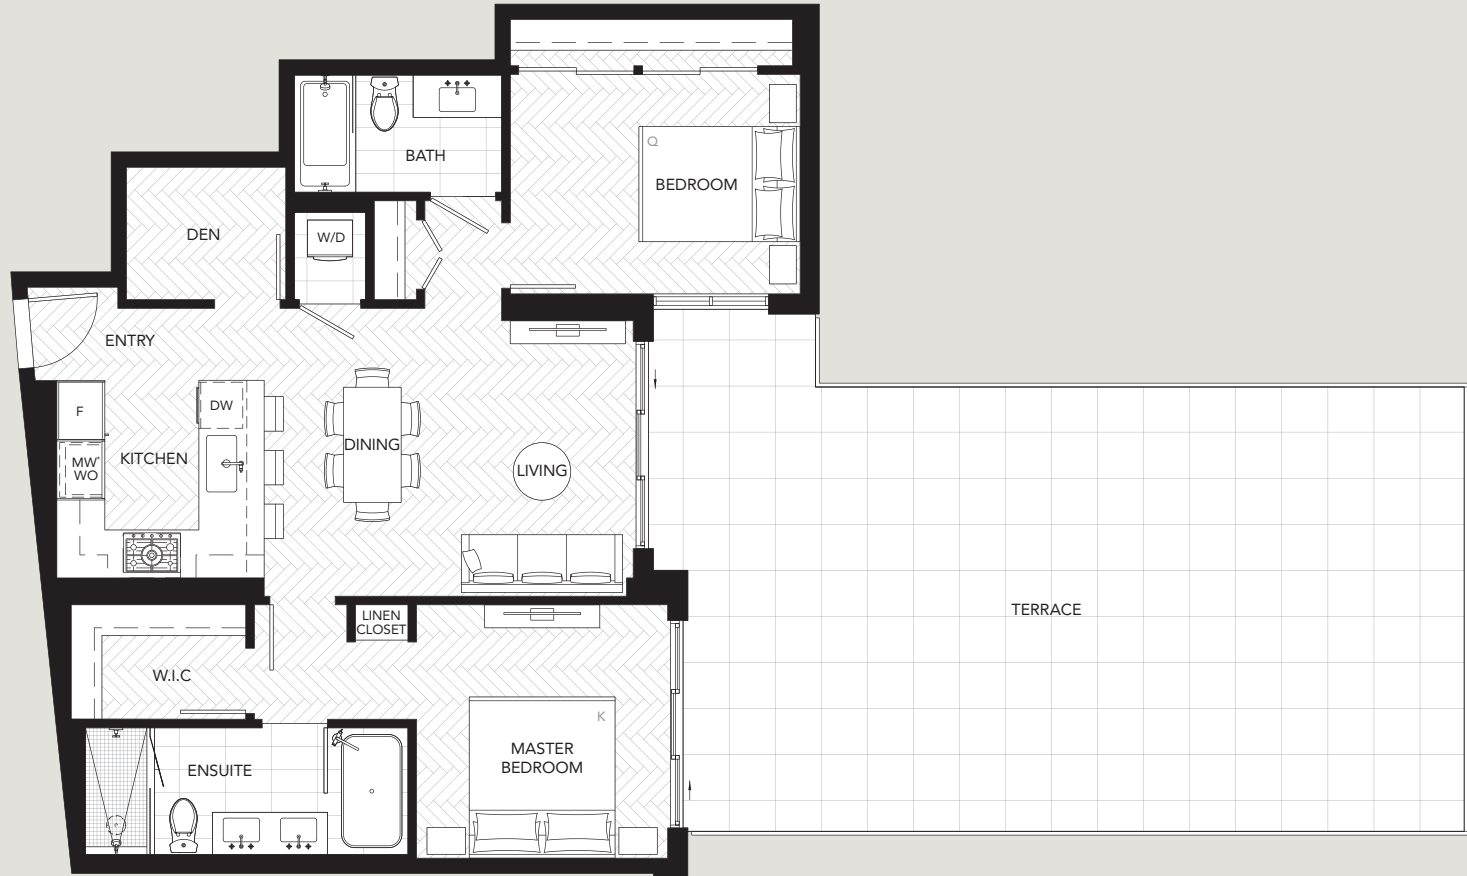

PLAN B
2 Bedroom + Den

Interior: 994 sf
 Exterior: 829 sf
 Total: 1,823 sf

MW *MICROWAVE CAN BE UPGRADED TO STEAM OVEN (OPTIONAL UPGRADE)

LEVEL 2

This is not an offering for sale. Any such offering can only be made with a disclosure statement. The developer reserves the right to make changes and modifications to the information contained herein without prior notice. E.&O.E.