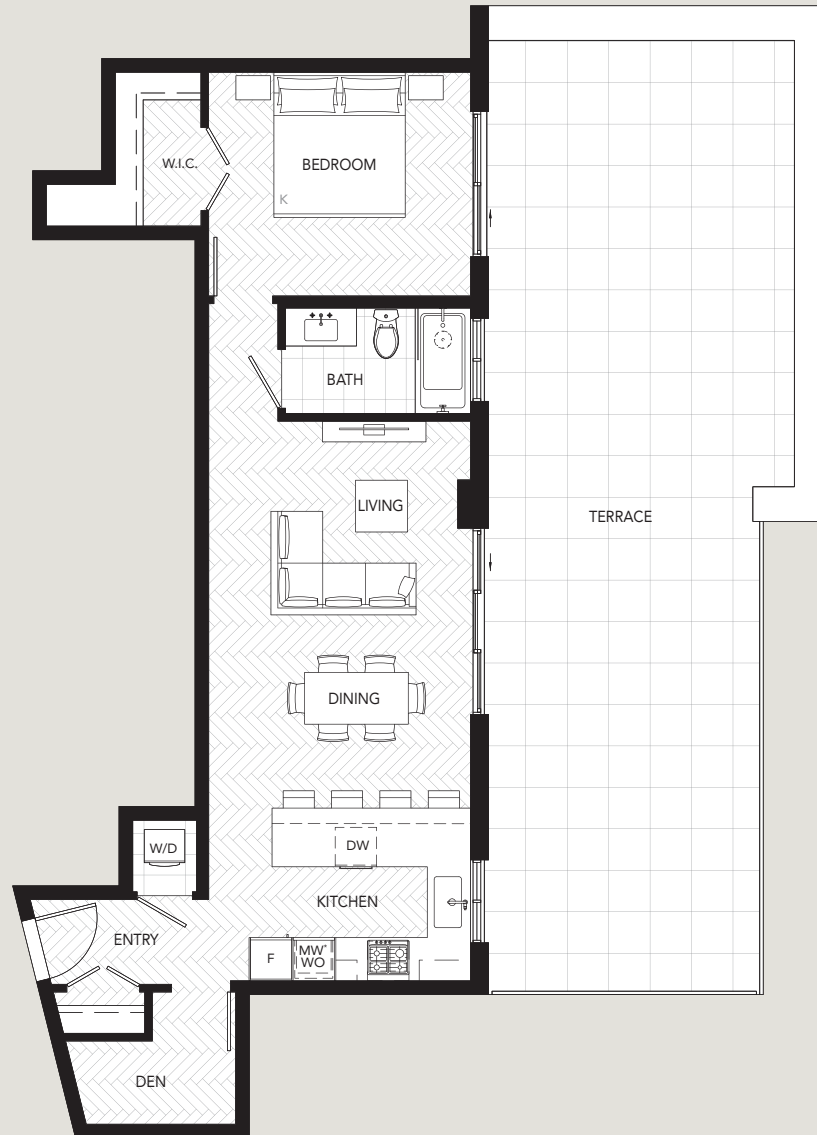

PLAN A9

1 Bedroom + Den

Interior: 774 sf
 Exterior: 624 sf
 Total: 1,398 sf

LEVEL 4

NORTH

MW *MICROWAVE CAN BE UPGRADED TO STEAM OVEN (OPTIONAL UPGRADE)

This is not an offering for sale. Any such offering can only be made with a disclosure statement. The developer reserves the right to make changes and modifications to the information contained herein without prior notice. E.&O.E.