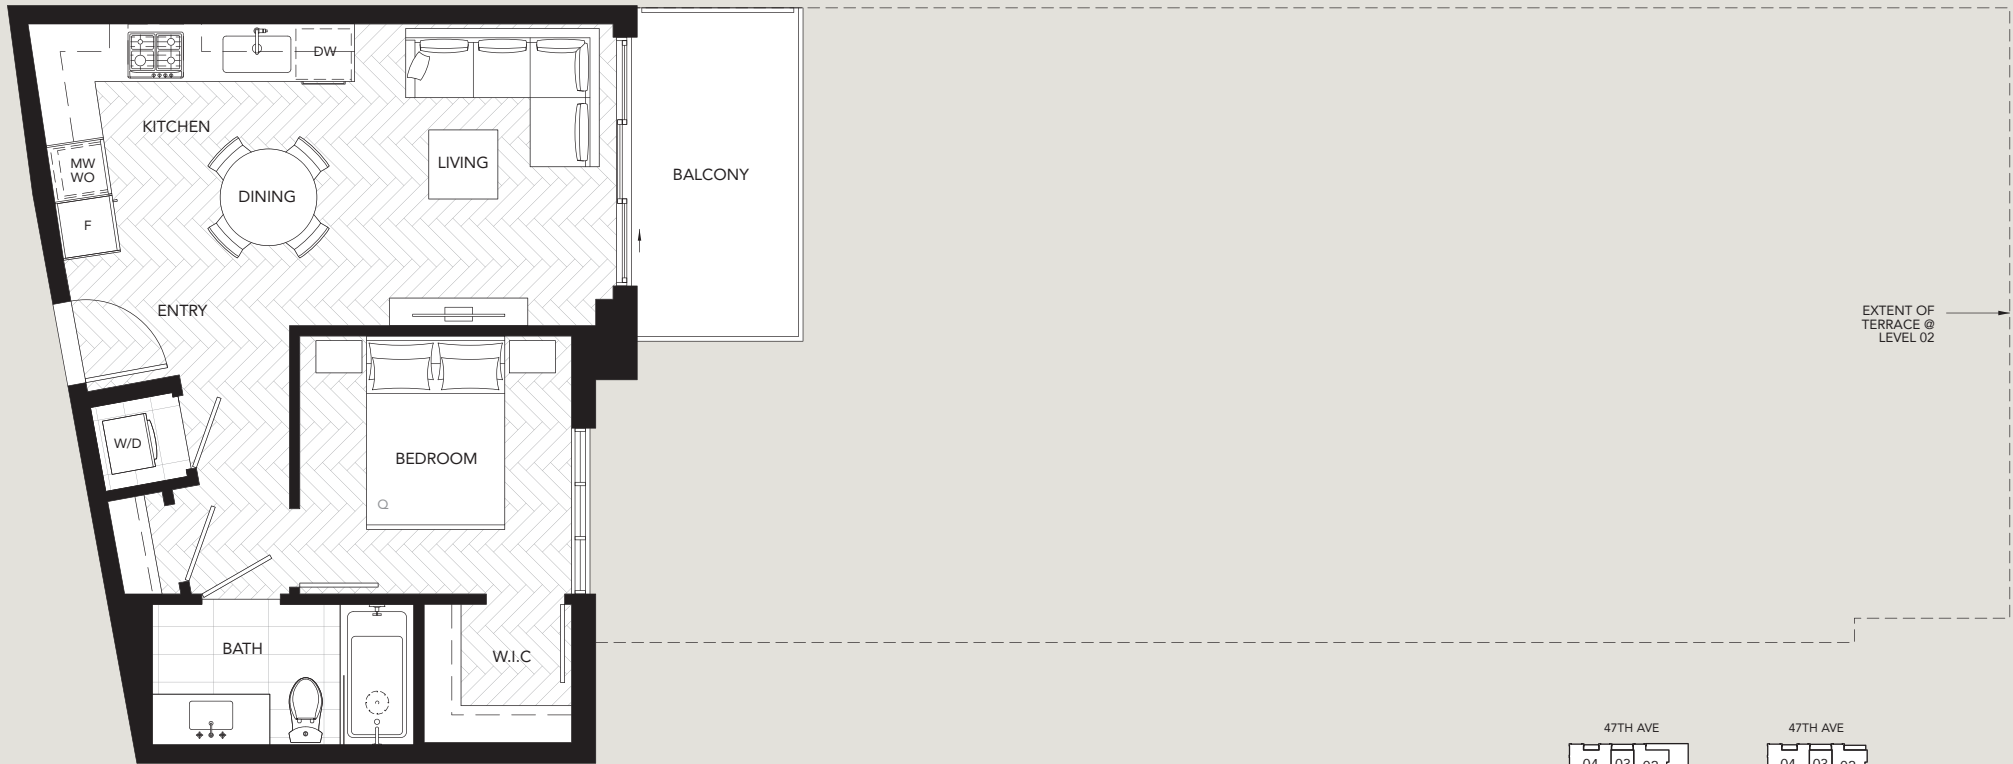

**CHLOÉ**  
KERRISDALE

**PLAN A6**

**1 Bedroom**

Interior: 533 sf

Exterior: 75-1,152 sf

Total: 608-1,685 sf

This is not an offering for sale. Any such offering can only be made with a disclosure statement. The developer reserves the right to make changes and modifications to the information contained herein without prior notice. E.&O.E.